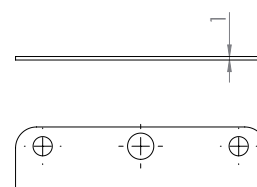

SPESSORE PER CERNIERA MOSE

CODICE ARTICOLO		COLORE	QTY.
NUOVO	VECCHIO		
MFH103001.02	RUCERN05	ZINCO	20